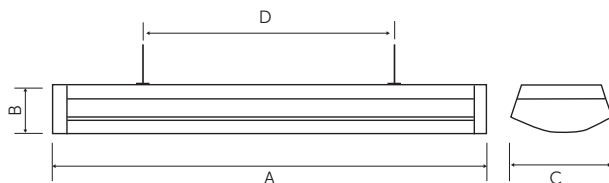

LED Integrated CCT UGR<19 Batten

The Mentor Wattage Switchable LED integrated CCT Batten is colour selectable with a choice of 3000K, 4000K or 6000K to suit your application. 36 in 1 fitting with plug-in emergency packs, Microwave and PIR on/off sensors available, along with a Dali Dimming version.

- UGR<19
- The ideal replacement for Single/Twin Fluorescent T8 and T5 Fixtures
- Perfect for schools, universities & hospitals where a flexible wattage, selectable colour batten is required
- Suitable for food environments
- High light transmission frosted polycarbonate diffuser for smooth uniform lighting with reduced glare
- Tool-free termination
- Shatterproof
- Up to 142 Lm/W

LMR80: Maximum 20% of lumen depreciation over rated hours.

B10: Maximum 10% of fittings failure rate over rated hours

	A	B	C	D
4' Batten	1200mm	97mm	200mm	1000mm
5' Batten	1500mm	97mm	200mm	1300mm